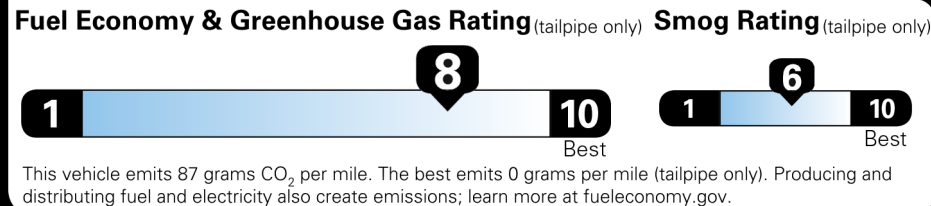

EPA DOT Fuel Economy and Environment

Plug-In Hybrid Vehicle Electricity-Gasoline

Fuel Economy Small SUVs range from 14 to 125 MPGe. The best vehicle rates 146 MPGe.

Electricity + Gasoline
Charge Time: 2.5 hours (240V)
85 MPGe
0.0 gallons per 100 miles
40 kW-hrs per 100 miles

Gasoline Only
35 MPG
2.9 gallons per 100 miles

You save $2,000
in fuel costs over 5 years compared to the average new vehicle.

Annual fuel COST
$1,300