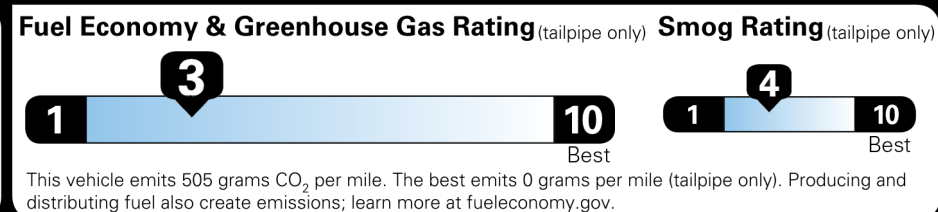

Not Original - Copy

Created on 2026-03-12 10:09:38 (UTC)

EPA DOT Fuel Economy and Environment

Gasoline Vehicle

You spend \$9,750 more in fuel costs over 5 years compared to the average new vehicle.

Annual fuel COST \$3,650