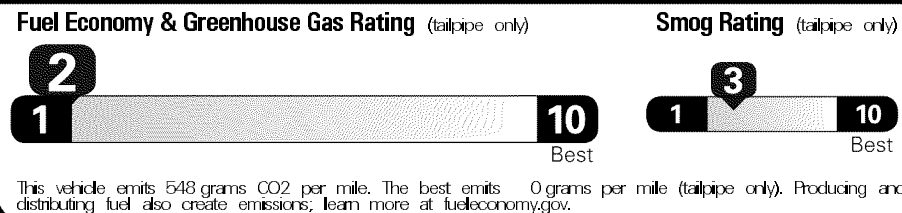

Actual results will vary for many reasons, including driving conditions and how you drive and maintain your vehicle. The average new vehicle gets 27 MPG and costs $7,000 to fuel over 5 years. Cost estimates are based on 15,000 miles per year at $3.00 per gallon. MPGe is miles per gasoline gallon equivalent. Vehicle emissions are a significant cause of climate change and smog.

fueleconomy.gov
Calculate personalized estimates and compare vehicles

GOVERNMENT 5-STAR SAFETY RATINGS

This vehicle has not been rated by the government for overall vehicle score, frontal crash, side crash or rollover risk.

Star ratings range from 1 to 5 stars (★★★★★) with 5 being the highest.
Source: National Highway Traffic Safety Administration (NHTSA)
www.safercar.gov or 1-888-327-4236

SUB-TOTAL **$56,499.00**
DELIVERY, PROCESSING AND HANDLING FEE **1,025.00**
TOTAL **$57,524.00**

APPLICABLE FEDERAL TAXES NOT INCLUDED

Manufacturer's suggested retail price includes manufacturer's recommended pre-delivery service.
License and title fees, state, local and applicable federal taxes, and dealer installed options and accessories are not included in the manufacturer's suggested retail price.
LEXUS NEW VEHICLE LIMITED WARRANTY Limited warranty coverage highlights include ^ 4YR / 50000 mile basic coverage ^ 6YR / 70000 mile powertrain coverage ^ 6YR / Unlimited mile corrosion perforation warranty   See your Warranty and Services Guide for details.
LEXUS IS PLEASED TO OFFER THE FOLLOWING OWNER SUPPORT PACKAGE WITH EACH NEW LEXUS ^ 24 hour, 365 day/yr. roadside assistance plan ^ Complimentary 1st and 2nd scheduled maintenance services ^ Lodging for emergency breakdown 100 miles from home
An extended service contract may be available for this vehicle. Ask dealer for details

004C54 026 H0938 R L188