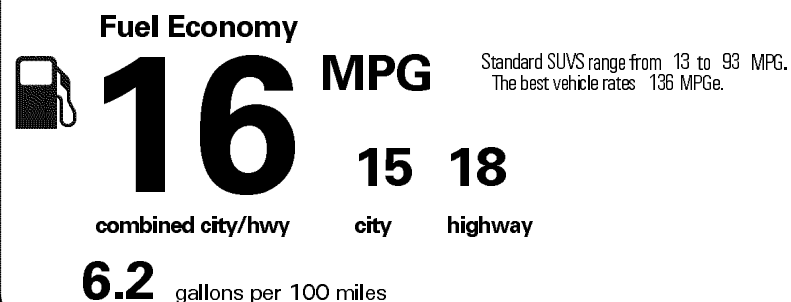

MANUFACTURER'S SUGGESTED RETAIL PRICE

- ** Blind Spot Monitor with Rear Cross-Traffic Alert Power Retracting/Auto-Dimming Outer Mirrors (BLIND SPOT MONITOR CREDIT OF \$800) -N/C-
- ** Headlamp washers 100.00
- ** Premium Package w/Captain's Chairs 18" split-six spoke alloy wheels, LED foglamps, rain-sensing wipers, windshield de-icer, Intuitive Parking Assist, Navigation Package, leather-trimmed seats, mahogany wood trim, heated/ventilated front seats, heated 2nd row tilt/slide captain's chairs, 3-zone automatic climate control (PKG MSRP VALUE OF \$4,795. DISCOUNT OF \$1,400) 3,395.00
- ** Cargo-Area Tonneau Cover 150.00
- ** Mahogany Wood & Leather-Trimmed Steering Wheel and Shift Knob 310.00
- ** Exhaust Tip 129.00
- ** Cargo Net/Cargo Mat/Wheel Locks & Key Gloves 260.00

\$52,155.00

Not Original - Copy

Created on 2019-06-18 05:26:47 (UTC)

EPA DOT Fuel Economy and Environment

Gasoline Vehicle

You spend \$ 7,000
 more in fuel costs over 5 years compared to the average new vehicle.