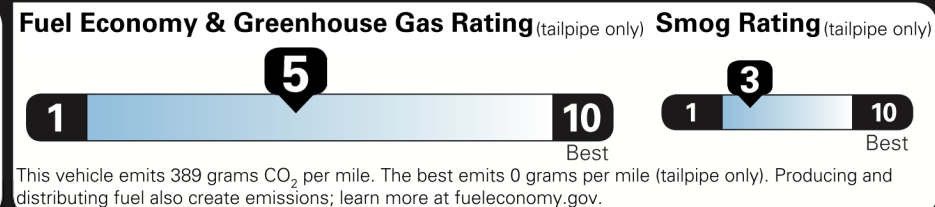

Actual results will vary for many reasons, including driving conditions and how you drive and maintain your vehicle. The average new vehicle gets 27 MPG and costs $7,500 to fuel over 5 years. Cost estimates are based on 15,000 miles per year at $3.25 per gallon. MPGe is miles per gasoline gallon equivalent. Vehicle emissions are a significant cause of climate change and smog.

fueleconomy.gov
Calculate personalized estimates and compare vehicles

GOVERNMENT 5-STAR SAFETY RATINGS

This vehicle has not been rated by the government for overall vehicle score, frontal crash, side crash or rollover risk.

Star ratings range from 1 to 5 stars (★★★★★) with 5 being the highest.

Source: National Highway Traffic Safety Administration (NHTSA)

www.safercar.gov or 1-888-327-4236

SUB-TOTAL	$86,990.00
DELIVERY, PROCESSING AND HANDLING FEE	1,025.00
TOTAL	$88,015.00

APPLICABLE FEDERAL TAXES NOT INCLUDED

Manufacturer's suggested retail price includes manufacturer's recommended pre-delivery service.
License and title fees, state, local and applicable federal taxes, and dealer installed options and accessories are not included in the manufacturer's suggested retail price.
LEXUS NEW VEHICLE LIMITED WARRANTY * 4YR / 50000 mile basic coverage * 6YR / 70000 mile powertrain coverage * 6YR / Unlimited mile corrosion perforation warranty
See your Warranty and Services Guide for details.
LEXUS IS PLEASED TO OFFER THE FOLLOWING OWNER SUPPORT PACKAGE WITH EACH NEW LEXUS * 24 hour, 365 day/yr. roadside assistance plan * Complimentary 1st and 2nd scheduled maintenance services * Lodging for emergency breakdown 100 miles from home
An extended service contract may be available for this vehicle. Ask dealer for details

LML2E1N0S0F0W0

283B46 102 FT   H0126 R L510