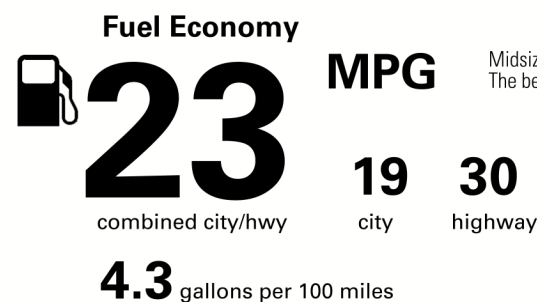

MANUFACTURER'S SUGGESTED RETAIL PRICE

** Adaptive Variable Air Suspension with Rapid Height	1,500.00
** 20" Split 10-Spoke Alloy Wheels with Vapor Chrome Finish	1,200.00
** Interior Upgrade Pkg: Quilted-Stitch Perforated Semi-Aniline Leather Interior Trim, 28-Way Power Drivers Seat w/ Multifunction Massage, Ultrasuede Headliner, Pwr Fr Seat Buckles & Heated Rr Seats	3,730.00
** Mark Levinson Audio System with 23-Speakers	1,940.00
** Panoramic View Monitor	800.00
** Premium Wood Trim	800.00
** Heated Wood and Leather-Trimmed Steering Wheel	410.00
** Illuminated Door Sills	450.00
** Glass Breakage Sensors (GBS)	330.00
** Cargo Net/Trunk Mat/Whl Lock/Key Glv/Rear Bump App	380.00

\$75,450.00

Not Original - Copy

Created on 2020-10-10 04:45:46 (UTC)

EPA DOT Fuel Economy and Environment

Gasoline Vehicle

Midsized Cars range from 14 to 141 MPG. The best vehicle rates 136 MPGe.

You spend \$3,000 more in fuel costs over 5 years compared to the average new vehicle.

Annual fuel cost \$2,100

Actual results will vary for many reasons, including driving conditions and how you drive and maintain your vehicle. The average new vehicle gets 27 MPG and costs \$7,500 to fuel over 5 years. Cost estimates are based on 15,000 miles per year at \$3.25 per gallon. MPGe is miles per gasoline gallon equivalent. Vehicle emissions are a significant cause of climate change and smog.