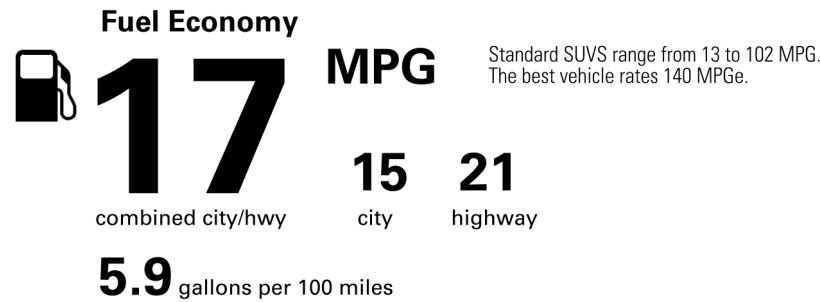

Not Original - Copy

Created on 2024-10-16 10:06:56 (UTC)

EPA DOT Fuel Economy and Environment

Gasoline Vehicle

You spend \$9,250 more in fuel costs over 5 years compared to the average new vehicle.

Annual fuel cost \$3,800