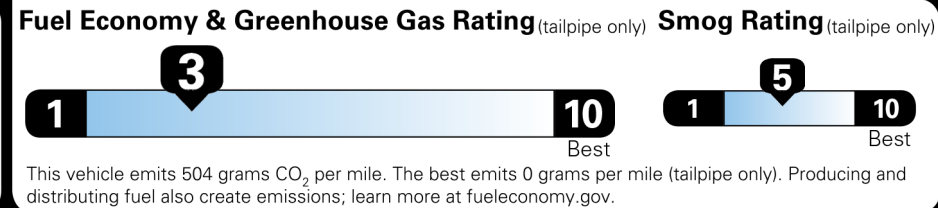

Not Original - Copy

Created on 2024-10-16 10:06:56 (UTC)

EPA DOT Fuel Economy and Environment

Gasoline Vehicle

You spend \$9,250 more in fuel costs over 5 years compared to the average new vehicle.

Annual fuel cost \$3,800